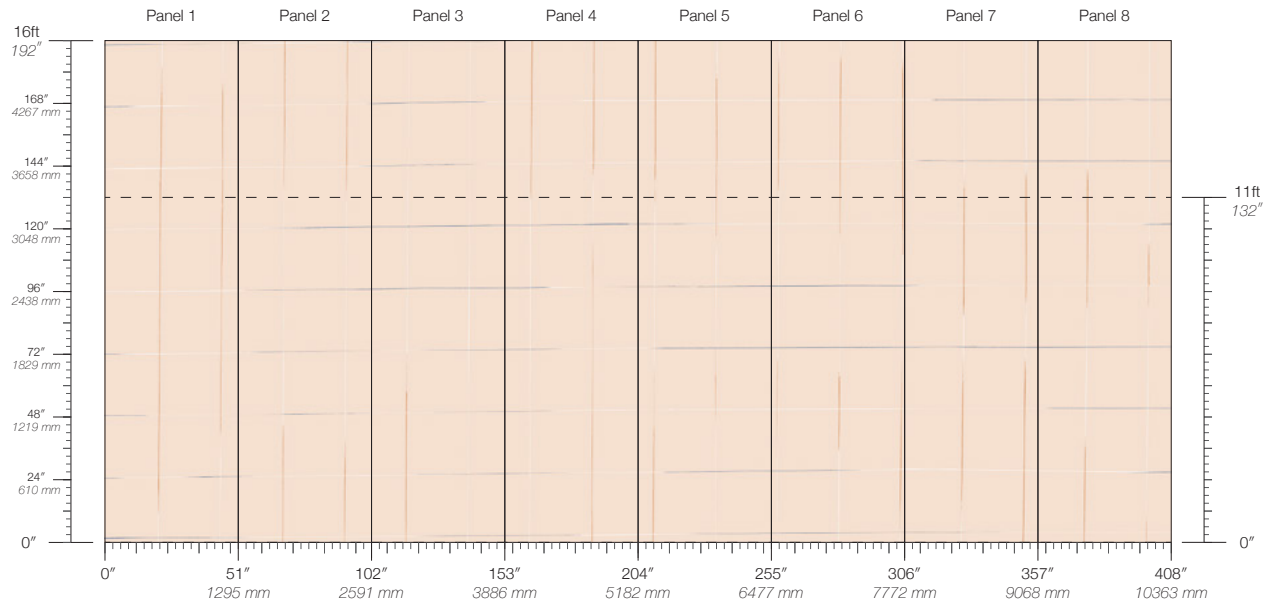

COLOR

Roze

ITEM

2105

CONTENT

Type II Vinyl

PANEL WIDTH

51" / 1295 mm trimmed

PANEL HEIGHT

132" / 3353 mm standard
192" / 4877 mm extended

REPEAT

Non-repeating

STOCK

Made to order

LEAD TIME

4 weeks to print